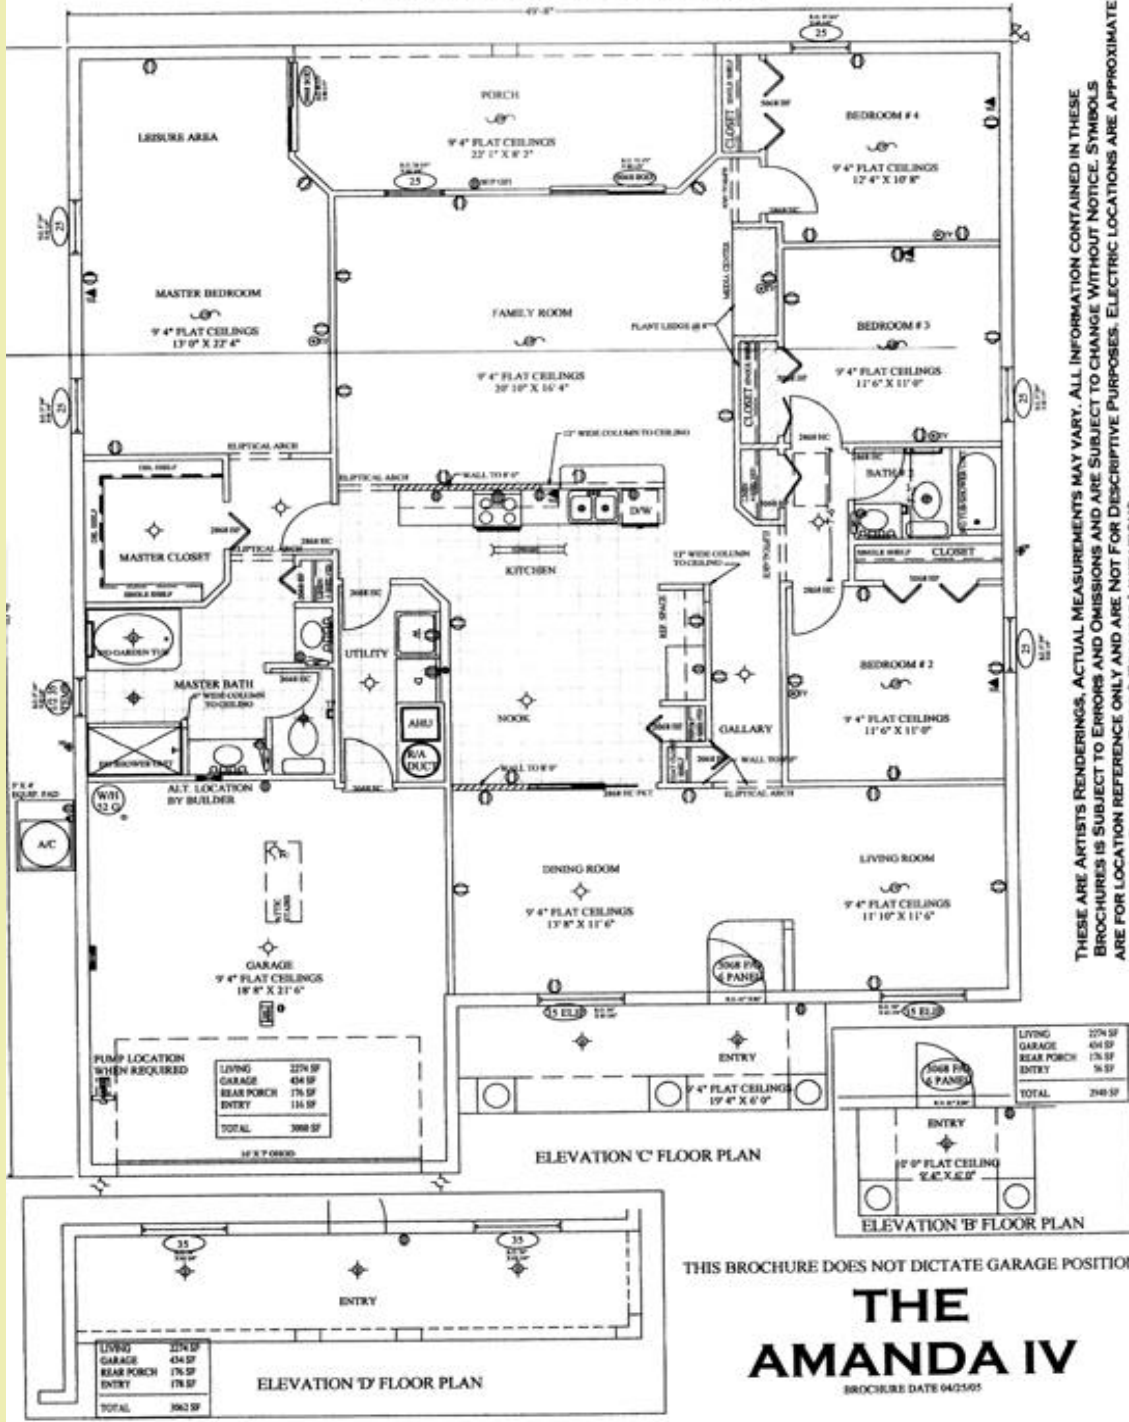

GREEN BROTHERS CONSTRUCTION INC.

" BRINGING YOU HOME "

LIVING	2274 SF
GARAGE	434 SF
REAR PORCH	176 SF
ENTRY	176 SF
TOTAL	3060 SF

LIVING	2274 SF
GARAGE	434 SF
REAR PORCH	176 SF
ENTRY	176 SF
TOTAL	3060 SF