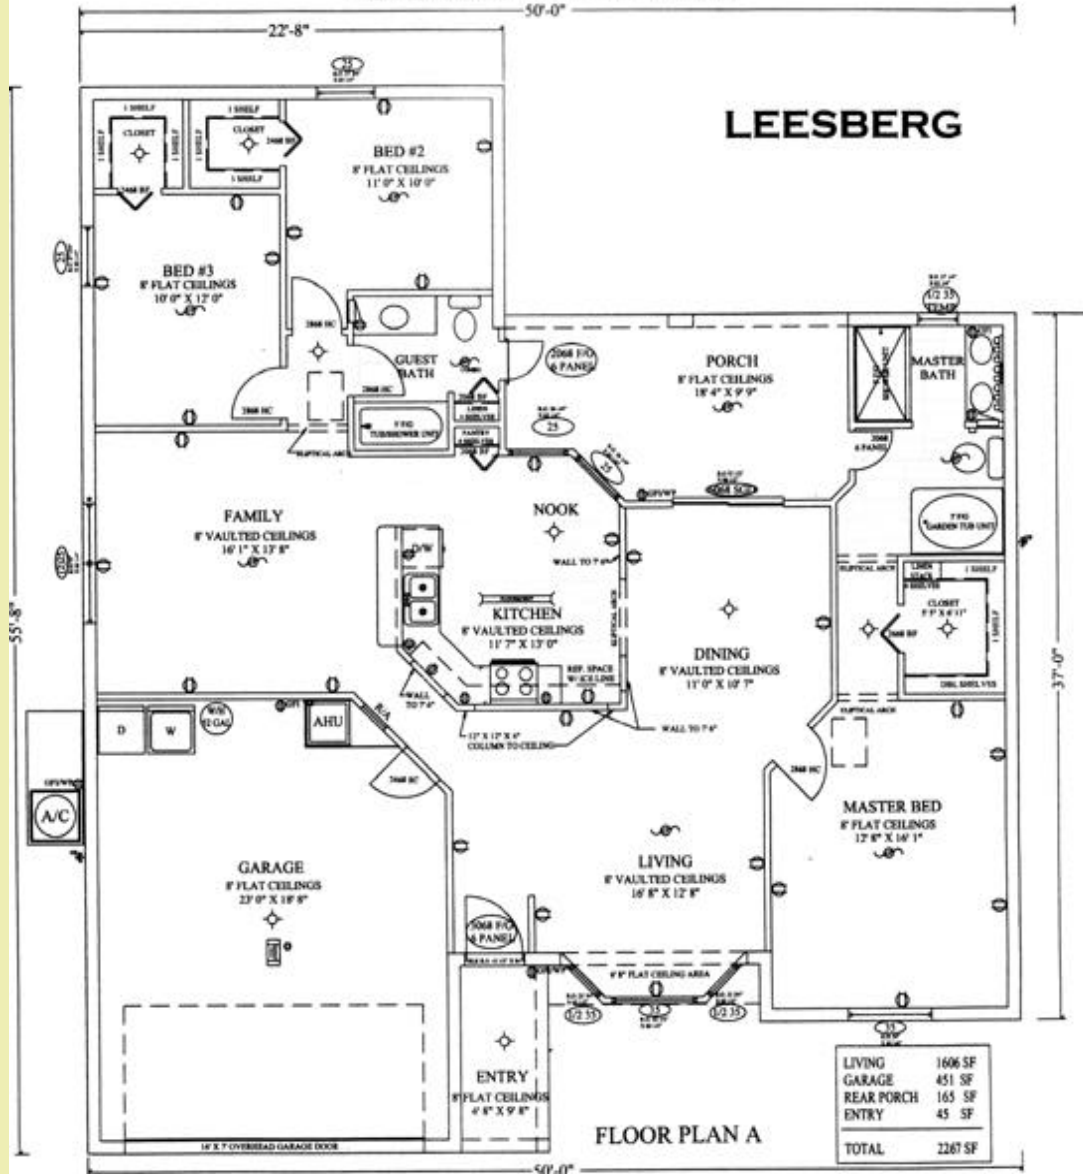

GREEN BROTHERS CONSTRUCTION INC.

"BRINGING YOU HOME"