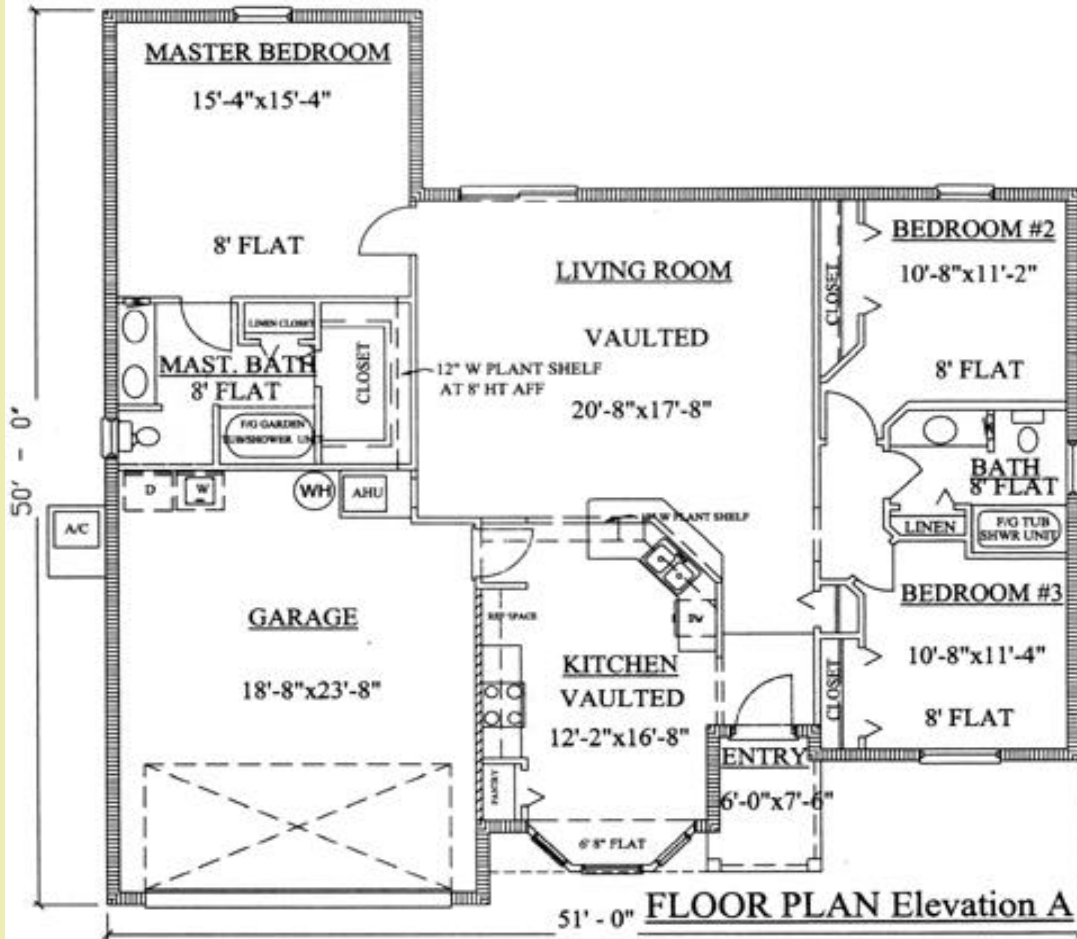

The Ray Ann

Green Brothers Construction

Elevation "A"

Elevation "B"

Elevation "C"

Elevation "D"

Now Building in Ocala, Sebastian and Palm Bay

- 3 Bedrooms
- 2 Bathrooms
- 2 Car Garage
- 2063 Total Square Feet
- 1563 Living Square Feet
- Vaulted Ceilings
- Bay Kitchen Window
- Plant Shelves

**GREEN BROTHERS
CONSTRUCTION INC.**
"BRINGING YOU HOME"

THE RAY-ANN

AREA TABULATION	
LIVING	1561 SQ.FT.
GARAGE	463 SQ.FT.
ENTRY	40 SQ.FT.
TOTAL	2064 SQ.FT.

**GREEN BROTHERS
CONSTRUCTION INC.**
"BRINGING YOU HOME"