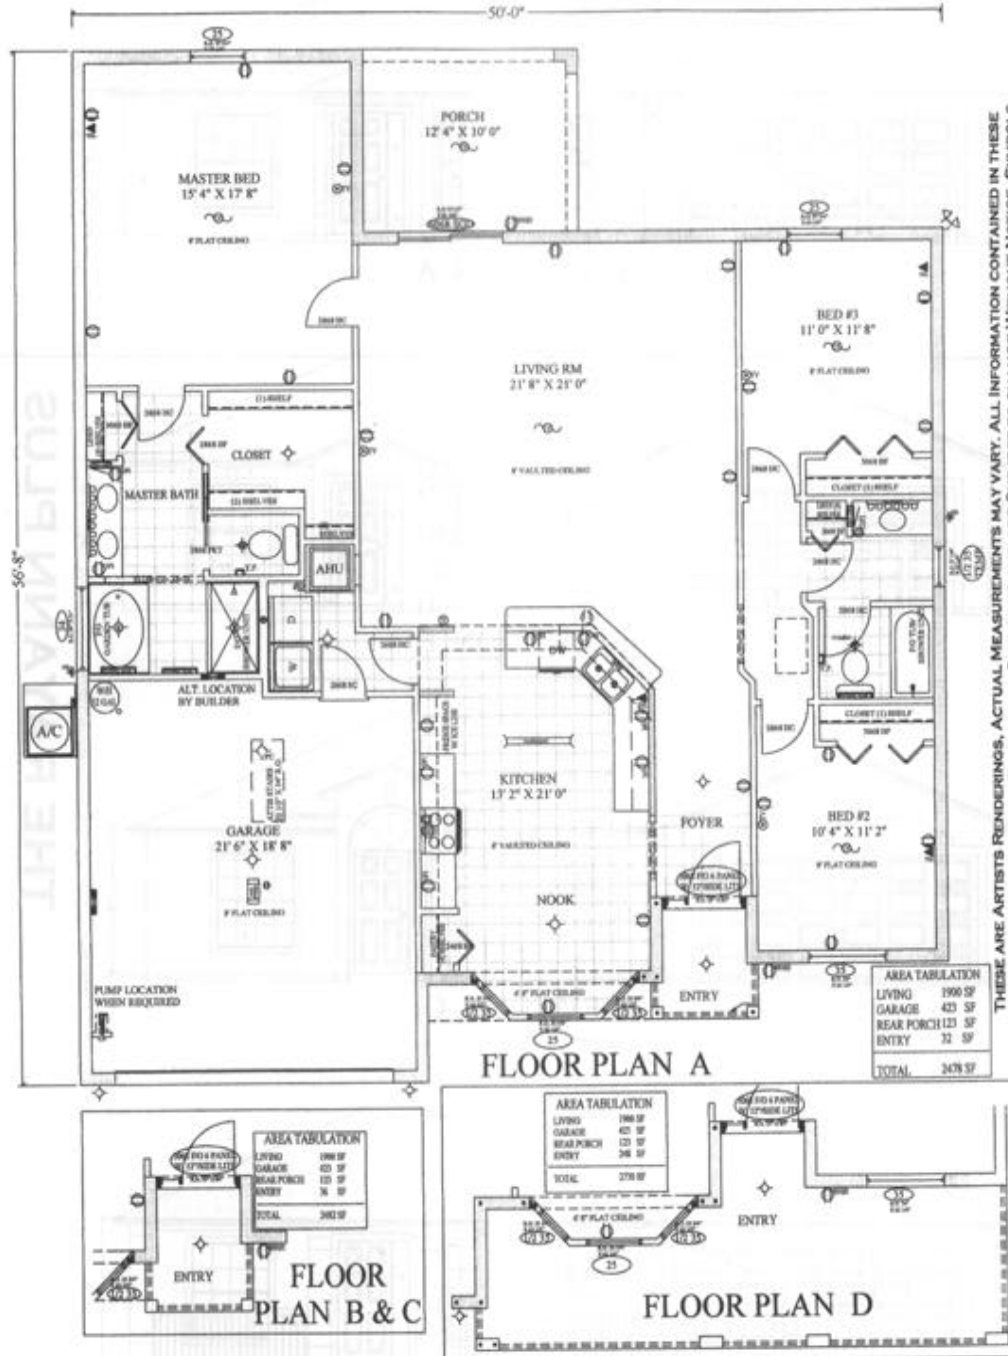

GREEN BROTHERS CONSTRUCTION INC.

"BRINGING YOU HOME"

THESE ARE ARTIST'S RENDERINGS. ACTUAL MEASUREMENTS MAY VARY. ALL INFORMATION CONTAINED IN THESE BROCHURES IS SUBJECT TO ERRORS AND OMISSIONS AND ARE SUBJECT TO CHANGE WITHOUT NOTICE. SYMBOLS ARE FOR LOCATION REFERENCE ONLY AND ARE NOT FOR DESCRIPTIVE PURPOSES. ELECTRIC LOCATIONS ARE APPROXIMATE ONLY AND ARE SUBJECT TO CODE & FRAMING LIMITATIONS.

THIS BROCHURE DOES NOT DICTATE GARAGE POSITION
THE RAYANN PLUS

BROCHURE DATE: 01/10/05