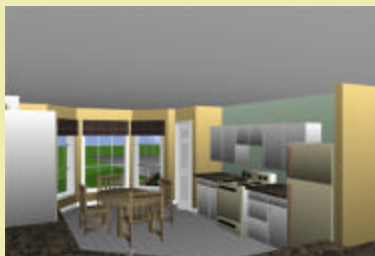

## Now Building in Ocala, Sebastian and Palm Bay

- 3 Bedrooms
- 2 Bathrooms
- 2 Car Garage
- 2478 Total Square Feet
- 1900 Living Square Feet
- Vaulted Ceilings
- Kitchen Nook
- Covered Back Porch

**"BRINGING YOU HOME"**