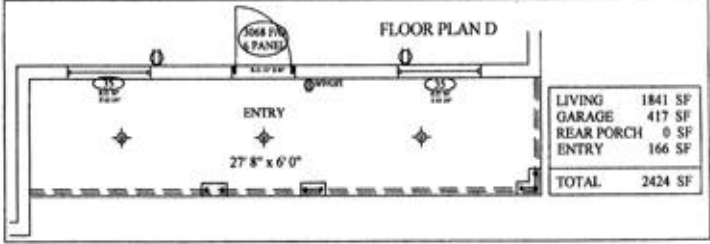

The Rose []]

Green Brothers Construction

Elevation "A"

Elevation "B"

Elevation "C"

Elevation "D"

Now Building in Ocala, Sebastian and Palm Bay

- 3 Bedrooms
- 2 Bathrooms
- 2 Car Garage
- 2282 Total Square Feet
- 1841 Living Square Feet
- Vaulted Ceilings
- Kitchen Nook
- Built In Media Center

"BRINGING YOU HOME"

Ocala Model Center

10690 SW 49th Ave
Ocala, Florida 33472
352-266-0720

Palm Bay Model Center

2125 SE Emerson Drive
Palm Bay, Florida 32906
321-724-2282

Sebastian Model Center

1631 Barber Street
Sebastian, Florida 32958
772-388-2626

THESE ARE ARTISTS RENDERINGS. ACTUAL MEASUREMENTS MAY VARY. ALL INFORMATION CONTAINED IN THESE BROCHURES IS SUBJECT TO ERRORS AND OMISSIONS AND ARE SUBJECT TO CHANGE WITHOUT NOTICE. SYMBOLS ARE FOR LOCATION REFERENCE ONLY AND ARE NOT FOR DESCRIPTIVE PURPOSES. ELECTRIC LOCATIONS ARE APPROXIMATE ONLY AND ARE SUBJECT TO CODE & FRAMING LIMITATIONS.