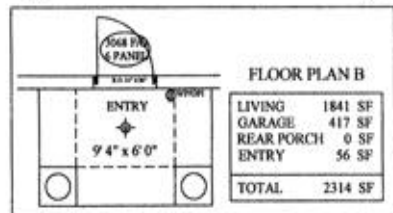

THE ROSE 3

THIS BROCHURE DOES NOT DICTATE GARAGE POSITION

BROCHURE DATED 07/25/05