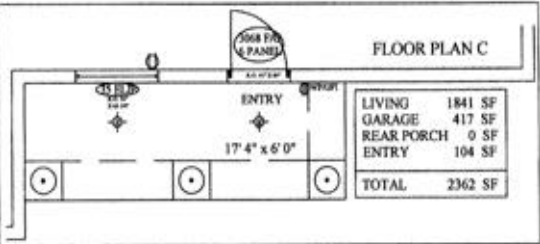

The Rose []]

Green Brothers Construction

Elevation "A"

Elevation "B"

Elevation "C"

Elevation "D"

Now Building in Ocala, Sebastian and Palm Bay

- 3 Bedrooms
- 2 Bathrooms
- 2 Car Garage
- 2282 Total Square Feet
- 1841 Living Square Feet
- Vaulted Ceilings
- Kitchen Nook
- Built In Media Center

THESE ARE ARTISTS RENDERINGS. ACTUAL MEASUREMENTS MAY VARY. ALL INFORMATION CONTAINED IN THESE BROCHURES IS SUBJECT TO ERRORS AND OMISSIONS AND ARE SUBJECT TO CHANGE WITHOUT NOTICE. SYMBOLS ARE FOR LOCATION REFERENCE ONLY AND ARE NOT FOR DESCRIPTIVE PURPOSES. ELECTRIC LOCATIONS ARE APPROXIMATE ONLY AND ARE SUBJECT TO CODE & FRAMING LIMITATIONS.