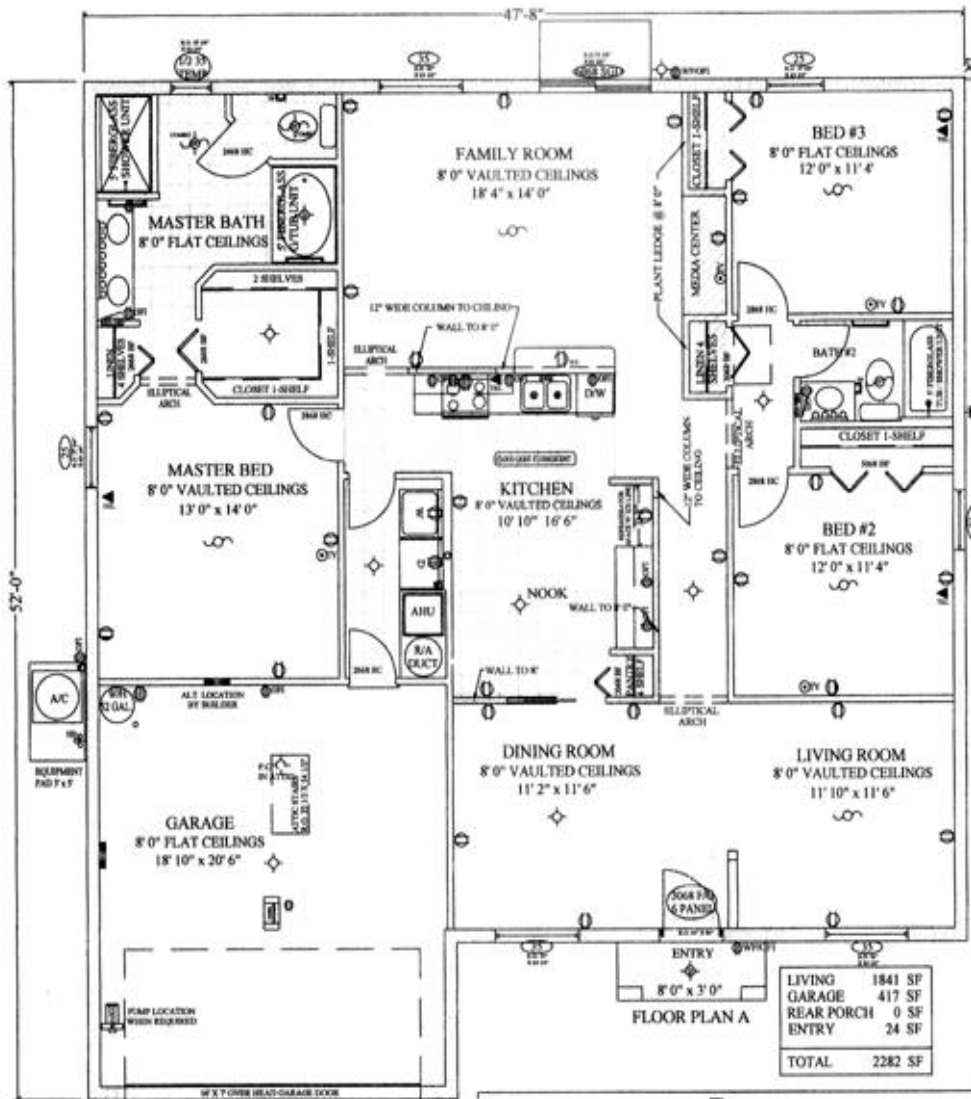

The Rose []]

Green Brothers Construction

Elevation "A"

Elevation "B"

Elevation "C"

Elevation "D"

Now Building in Ocala, Sebastian and Palm Bay

- 3 Bedrooms
- 2 Bathrooms
- 2 Car Garage
- 2282 Total Square Feet
- 1841 Living Square Feet
- Vaulted Ceilings
- Kitchen Nook
- Built In Media Center

THESE ARE ARTISTS RENDERINGS. ACTUAL MEASUREMENTS MAY VARY. ALL INFORMATION CONTAINED IN THESE BROCHURES IS SUBJECT TO ERRORS AND OMISSIONS AND ARE SUBJECT TO CHANGE WITHOUT NOTICE. SYMBOLS ARE FOR LOCATION REFERENCE ONLY AND ARE NOT FOR DESCRIPTIVE PURPOSES. ELECTRIC LOCATIONS ARE APPROXIMATE ONLY AND ARE SUBJECT TO CODE & FRAMING LIMITATIONS.

THE ROSE 3

THIS BROCHURE DOES NOT DICTATE GARAGE POSITION

BROCHURE DATED 07/25/05

THE ROSE 3