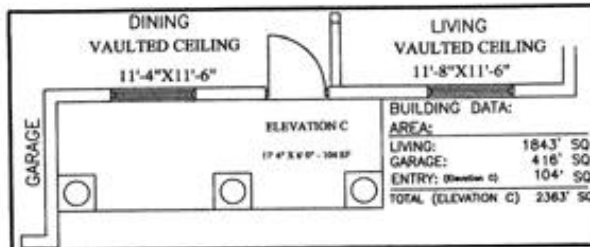

The Rose I V

Green Brothers Construction

Elevation "B"

Elevation "C"

Elevation "D"

No Elevation "A"

Now Building in Ocala, Sebastian and Palm Bay

- 4 Bedrooms
- 2 Bathrooms
- 2 Car Garage
- 2690 Total Square Feet
- 2093 Living Square Feet
- Vaulted Ceilings
- Kitchen Nook
- Covered Back Porch

THE ROSE GREEN BROTHERS CONSTRUCTION INC.

"BRINGING YOU HOME"

BUILDING DATA

AREA	
LIVING	2093 SF
GARAGE	416 SF
REAR PORCH	157 SF
ENTRY (Elevation A)	24 SF
TOTAL (Elev. A)	2690 SF

**GREEN BROTHERS
CONSTRUCTION INC.**
"BRINGING YOU HOME"