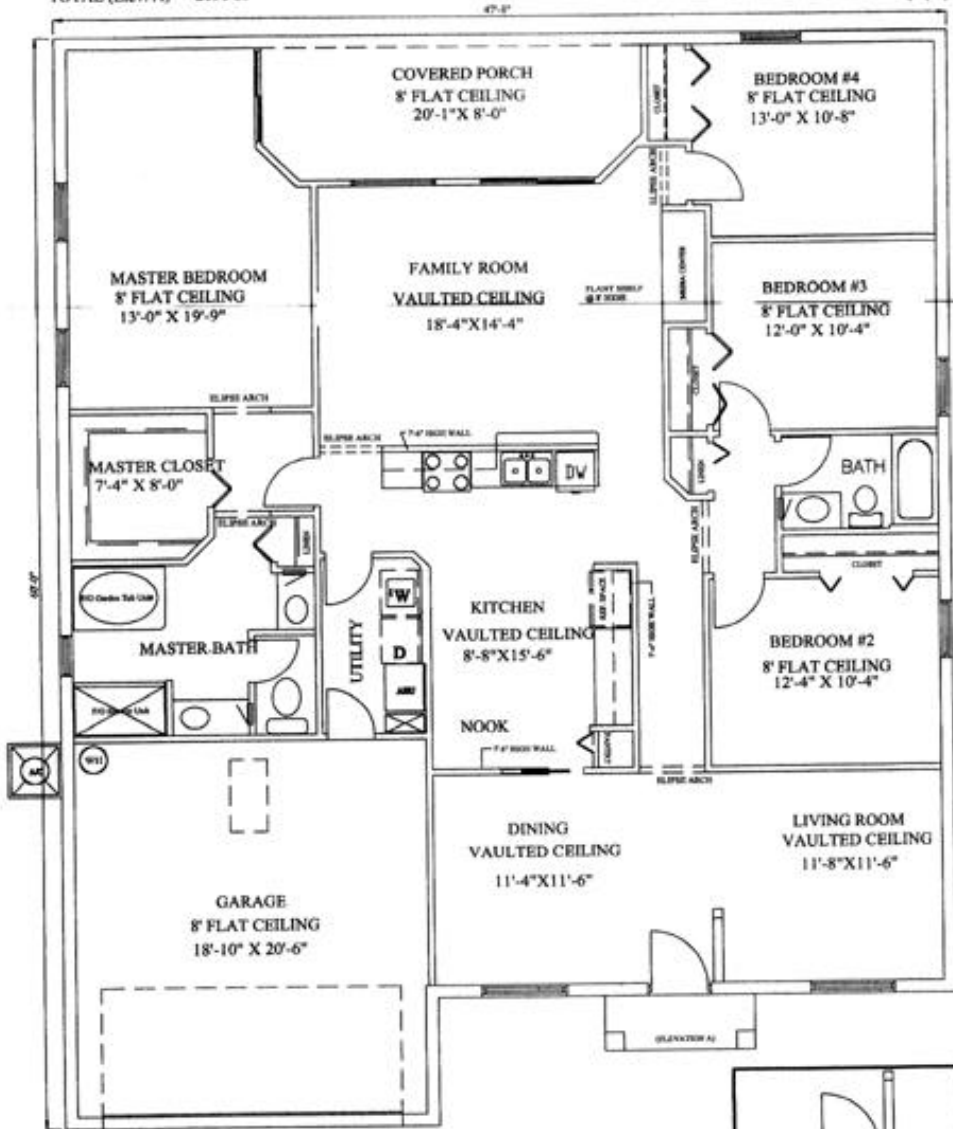

The Rose I V

Green Brothers Construction

Elevation "B"

Elevation "C"

Elevation "D"

No Elevation "A"

Now Building in Ocala, Sebastian and Palm Bay

- 4 Bedrooms
- 2 Bathrooms
- 2 Car Garage
- 2690 Total Square Feet
- 2093 Living Square Feet
- Vaulted Ceilings
- Kitchen Nook
- Covered Back Porch

THE ROSE GREEN BROTHERS CONSTRUCTION INC.

"BRINGING YOU HOME"

BUILDING DATA

AREA	
LIVING	2093 SF
GARAGE	416 SF
REAR PORCH	157 SF
ENTRY (Elevation A)	24 SF
TOTAL (Elev. A)	2690 SF

**GREEN BROTHERS
CONSTRUCTION INC.**
"BRINGING YOU HOME"

THE ROSE

ELEVATION A

ELEVATION B

ELEVATION C